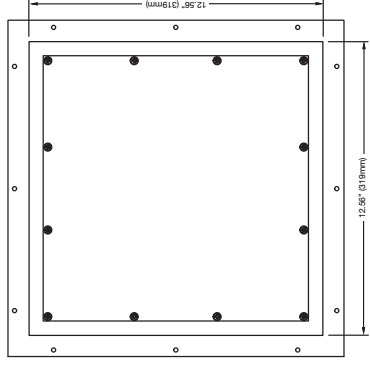

FRONT

BACK/MINIMUM CUTOUT

GRILLE

MOUNTING DEPTH

ISOMETRIC

SONANCE
 991 Calle Amanecer, San Clemente CA, 92673
 58800 2-7777 • Phone (949) 492-7777 • Fax (949) 361-5579
 www.sonance.com

VPSUB

SCALE: 1:2

DRAWN BY:

REV.

SHEET: OF

RELEASED ON:

DRWN - PART NUMBER