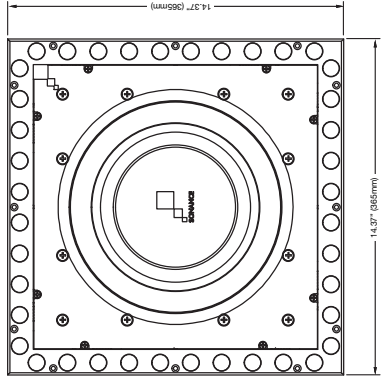

FRONT

BACK/MINIMUM CUTOUT

GRILLE

MOUNTING DEPTH

ISOMETRIC

SONANCE
 991 Calle Amanecer, San Clemente CA, 92673
 58800 2-7777 • Phone (949) 492-7777 • Fax (949) 361-5579
 www.sonance.com

VPSUB

SCALE: 1:2

DRAWN BY:

REV.

SHEET: OF

RELEASED ON:

DRWN - PART NUMBER