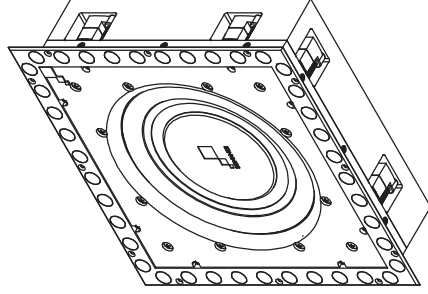

FRONT

BACK/MINIMUM CUTOUT

GRILLE

MOUNTING DEPTH

ISOMETRIC

SONANCE
 991 Calle Amanecer, San Clemente CA, 92673
 58800 2-7777 • Phone (949) 492-7777 • Fax (949) 361-5579
 www.sonance.com

VPSUB

SCALE: 1:2

DRAWN BY:

REV.

SHEET: OF

RELEASED ON:

DRWN - PART NUMBER